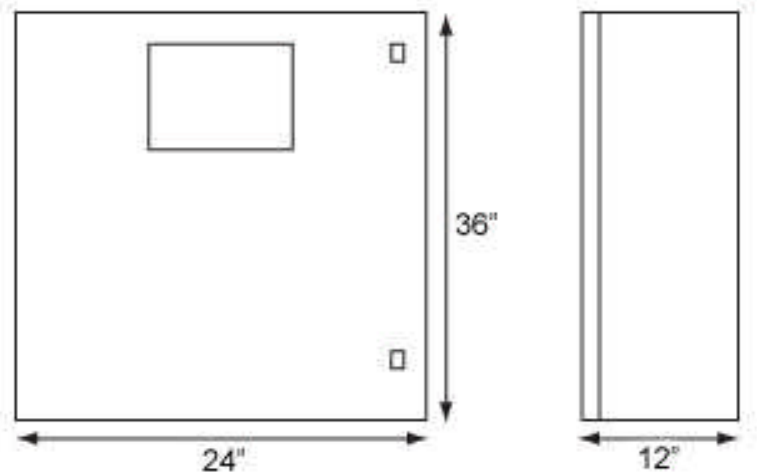

General Specifications

Enclosure	NEMA 4X/IP 67
Display	7.4 inch color touch screen
Digital Outputs	2 x RS-485/RS-422 Ethernet
Analog Outputs	Up to 16 analog outputs 0, 4-20 mA
Contact/Logic Outputs	30
Modbus Capability	Yes - Modbus serial, Modbus/TCP
Totalizer Output	Contact, Modbus
Memory	USB (2 GB)
Storage Temperature	-50 to 75°C (58 to 167°F)
Ambient Temperature Range	-30 to 60°C (22 to 140°F)
Display Operating Temperature	0 to 50°C (32 to 122°F) Outside this range the display may not be readable. No damage will occur to the display if the temperature does not exceed the storage temperature range.
Humidity	0-99% Non-condensing
Power Requirement	90-240 VAC/47-63 Hz, 16-28 VDC
Approximate Shipping Weight	55 lb (25 kg)

Dimensions

For more information contact: CALDON Ultrasonics Technology Center

Tel: 724.273.9300 | Toll Free: 1.800.654.3760 | www.c-a-m.com/hydro | tony.mediate@c-a-m.com

These specifications are subject to change without notice. Check with the factory to verify if they are currently in effect.

MEASUREMENT SYSTEMS

HOUSTON HEAD OFFICE | 281.582.9500

NORTH AMERICA | 1.800.654.3760
ms-us@c-a-m.com

ASIA PACIFIC | +603.5569.0501
ms-kl@c-a-m.com

EUROPE, MIDDLE EAST & AFRICA | +44.1243.826741
ms-uk@c-a-m.com

USA • CANADA • UK • CHINA • UAE • ALGERIA • MALAYSIA • INDIA • KENYA

www.c-a-m.com/flo