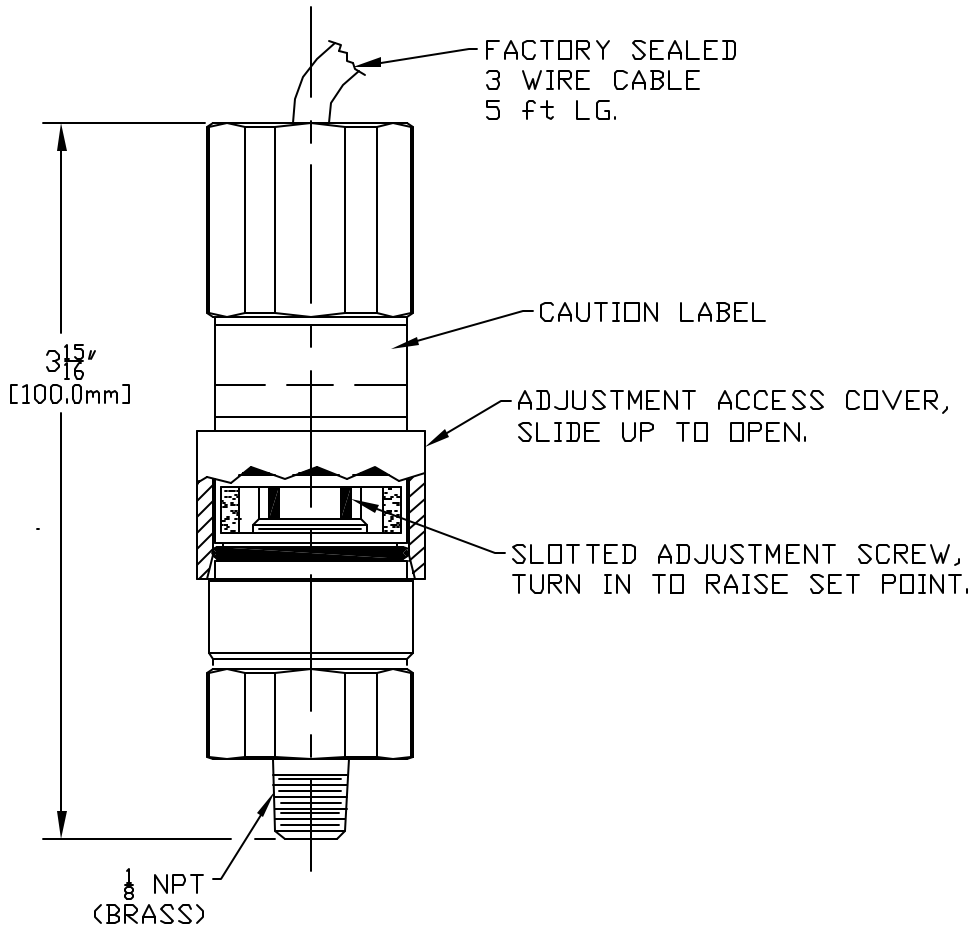

WIRE COLOR CODING
 RED ——— N.O.
 BLACK ——— N.C.
 WHITE ——— COM.

MODEL NO.	ADJUSTABLE RANGE	
	psi	bar
10-E10	4 TO 50	0.3 TO 3.4
10-E11	10 TO 150	0.7 TO 10.3
10-E12	30 TO 600	2.1 TO 41.0

SPECIFICATIONS:
 UL RECOGNIZED, CSA CERTIFIED
 E/R: 5 AMPS 250 VAC

SYM	DESCRIPTION	DATE	DN	APPD
M	CHANGED kPa TO bar. ECN#E0044	10-23-02	S.R.	H.N.
L	REDRAWN. REV. RANGES PER ECN#C5565	5-10-96	P.W.	L.K.
REVISIONS				

ORIGINAL DATE 2-26-91
DRWN PETER WEILER
CHKD A. BARTER
APPD L. KHATCHADORIAN
UNLESS OTHERWISE SPECIFIED DIMENSIONS ARE IN INCHES

TITLE	10-E SERIES (DIAPHRAGM)
SCALE	FULL

DF001D
UE UNITED ELECTRIC CONTROLS COMPANY WATERTOWN * MASSACHUSETTS
DWG NO A-12860